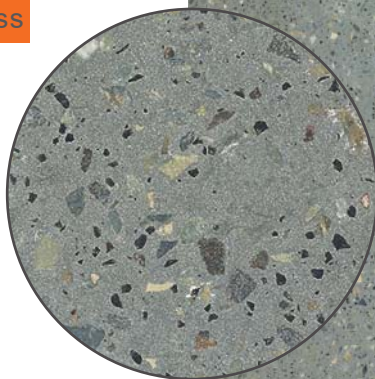

### SIZES 3/4" thickness

23<sup>1</sup>/<sub>2</sub>" x 23<sup>1</sup>/<sub>2</sub>"  
598 x 598 mm

11<sup>3</sup>/<sub>4</sub>" x 23<sup>1</sup>/<sub>2</sub>"  
298 x 598 mm

### Color & Shade Variation

V2  
Light to moderate  
variation in shade  
& texture

### Installation Methods

THIN-SET  
INSTALLATION

SAND & GRAVEL BASE  
INSTALLATION

RAISED PEDESTAL  
INSTALLATION

LOW PEDESTAL  
INSTALLATION

Designed to mimic the natural beauty of granite, Terrazzo-Series™ porcelain pavers gives the surface a granite-like appearance which adds slip resistant qualities to the pavers. The modern, sleek, terrazzo look of porcelain pavers are the ideal choice for any contemporary project, commercial or residential.