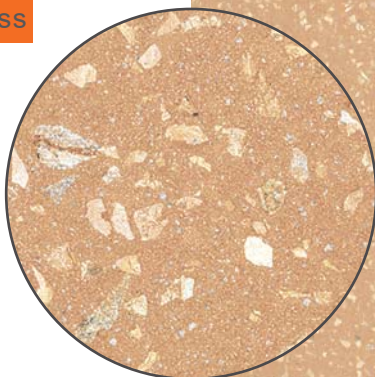

TERRAZZO MOCHA-GOLD

PORCELAIN PAVERS

SIZES 3/4" thickness

23 1/2" x 23 1/2"
598 x 598 mm

11 3/4" x 23 1/2"
298 x 598 mm

Color & Shade Variation

V2
Light to moderate
variation in shade
& texture

Installation Methods

**THIN-SET
INSTALLATION**

**SAND & GRAVEL BASE
INSTALLATION**

**RAISED PEDESTAL
INSTALLATION**

**LOW PEDESTAL
INSTALLATION**

Designed to mimic the natural beauty of granite, Terrazzo-Series™ porcelain pavers gives the surface a granite-like appearance which adds slip resistant qualities to the pavers. The modern, sleek, terrazzo look of porcelain pavers are the ideal choice for any contemporary project, commercial or residential.