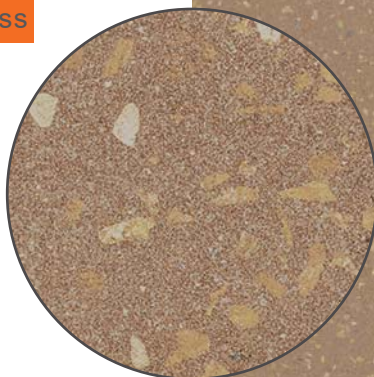

### SIZES 3/4" thickness

23 1/2" x 23 1/2"

598 x 598 mm

11 3/4" x 23 1/2"

298 x 598 mm

### Color & Shade Variation

V2  
Light to moderate  
variation in shade  
& texture