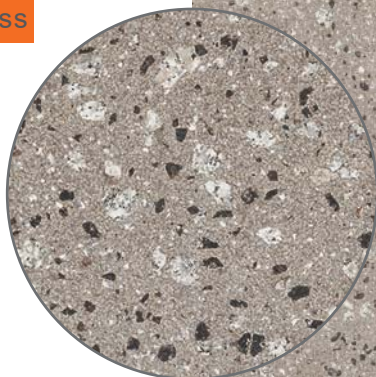

TERRAZZO GRAY-BLACK

PORCELAIN PAVERS

SIZES

 3/4" thickness

23¹/₂" x 23¹/₂"

598 x 598 mm

11³/₄" x 23¹/₂"

298 x 598 mm

Color & Shade Variation

V2

Light to moderate
variation in shade
& texture

Installation Methods

**THIN-SET
INSTALLATION**

**SAND & GRAVEL BASE
INSTALLATION**

**RAISED PEDESTAL
INSTALLATION**

**LOW PEDESTAL
INSTALLATION**

Designed to mimic the natural beauty of granite, Terrazzo-Series™ porcelain pavers gives the surface a granite-like appearance which adds slip resistant qualities to the pavers. The modern, sleek, terrazzo look of porcelain pavers are the ideal choice for any contemporary project, commercial or residential.