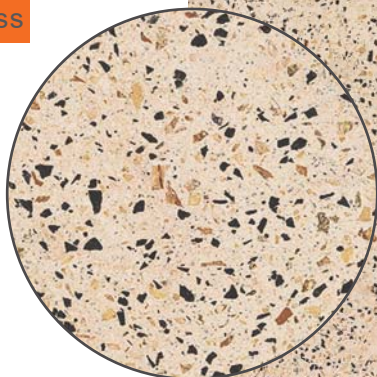

TERRAZZO CREAM-BLACK

PORCELAIN PAVERS

SIZES 3/4" thickness

23¹/₂" x 23¹/₂"

598 x 598 mm

11³/₄" x 23¹/₂"

298 x 598 mm

Color & Shade Variation

V2
Light to moderate
variation in shade
& texture

Installation Methods

**THIN-SET
INSTALLATION**

**SAND & GRAVEL BASE
INSTALLATION**

**RAISED PEDESTAL
INSTALLATION**

**LOW PEDESTAL
INSTALLATION**

Designed to mimic the natural beauty of granite, Terrazzo-Series™ porcelain pavers gives the surface a granite-like appearance which adds slip resistant qualities to the pavers. The modern, sleek, terrazzo look of porcelain pavers are the ideal choice for any contemporary project, commercial or residential.

Technical Details	
Weight	9.3 lb/sq.ft.
Water Absorption	0.05%
Static Load (Center)	1,800 lbf
Slip Resistance	R11 (DIN51130)
Frost Reistant	Yes
Solar Reflectance (SRI)	55
Rectified	Yes

Packaging Details	
Packaging (24 x 24)	72 pcs 279 sq.ft. 2,700 lb / Pallet
Packaging (12 x 24)	160 pcs 310 sq.ft. 2,950 lb / Pallet