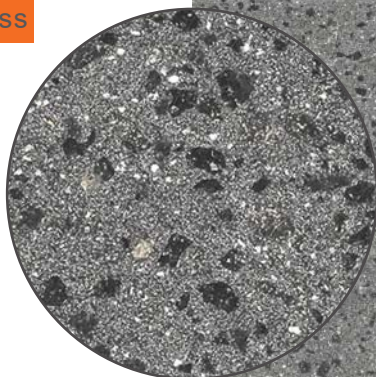

TERRAZZO CHARCOAL

PORCELAIN PAVERS

SIZES 3/4" thickness

23¹/₂" x 23¹/₂"
598 x 598 mm

11³/₄" x 23¹/₂"
298 x 598 mm

Color & Shade Variation

V2
Light to moderate
variation in shade
& texture

Installation Methods

THIN-SET
INSTALLATION

SAND & GRAVEL BASE
INSTALLATION

RAISED PEDESTAL
INSTALLATION

LOW PEDESTAL
INSTALLATION

Designed to mimic the natural beauty of granite, Terrazzo-Series™ porcelain pavers gives the surface a granite-like appearance which adds slip resistant qualities to the pavers. The modern, sleek, terrazzo look of porcelain pavers are the ideal choice for any contemporary project, commercial or residential.

Technical Details	
Weight	9.3 lb/sq.ft.
Water Absorption	0.05%
Static Load (Center)	1,800 lbf
Slip Resistance	R11 (DIN51130)
Frost Reistant	Yes
Solar Reflectance (SRI)	30
Rectified	Yes

Packaging Details	
Packaging (24 x 24)	72 pcs 279 sq.ft. 2,700 lb / Pallet
Packaging (12 x 24)	160 pcs 310 sq.ft. 2,950 lb / Pallet