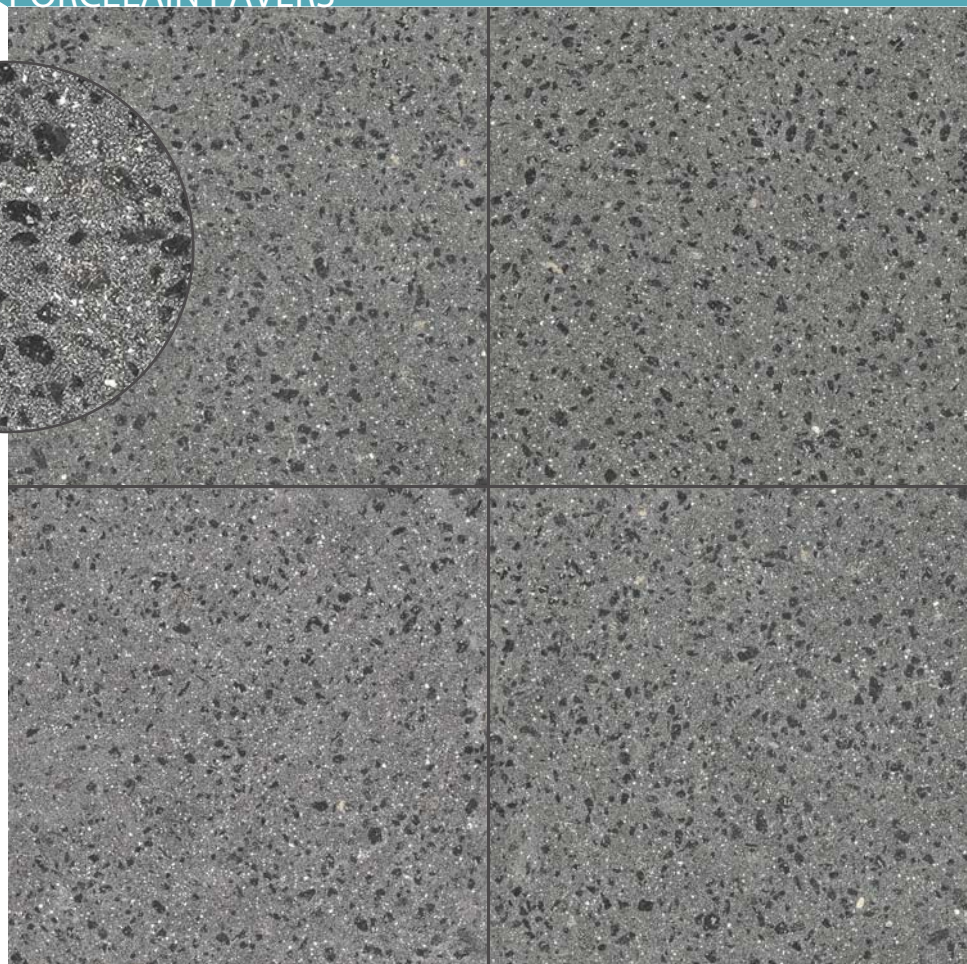

TERRAZZO CHARCOAL

PORCELAIN PAVERS

SIZES 3/4" thickness

23¹/₂" x 23¹/₂"
598 x 598 mm

11³/₄" x 23¹/₂"
298 x 598 mm

Color & Shade Variation

V2
Light to moderate
variation in shade
& texture

Installation Methods

THIN-SET
INSTALLATION

SAND & GRAVEL BASE
INSTALLATION

RAISED PEDESTAL
INSTALLATION

LOW PEDESTAL
INSTALLATION

Designed to mimic the natural beauty of granite, Terrazzo-Series™ porcelain pavers gives the surface a granite-like appearance which adds slip resistant qualities to the pavers. The modern, sleek, terrazzo look of porcelain pavers are the ideal choice for any contemporary project, commercial or residential.

Technical Details	
Weight	9.3 lb/sq.ft.
Water Absorption	0.05%
Static Load (Center)	1,800 lbf
Slip Resistance	R11 (DIN51130)
Frost Reistant	Yes
Solar Reflectance (SRI)	30
Rectified	Yes

Packaging Details	
Packaging (24 x 24)	72 pcs 279 sq.ft. 2,700 lb / Pallet
Packaging (12 x 24)	160 pcs 310 sq.ft. 2,950 lb / Pallet