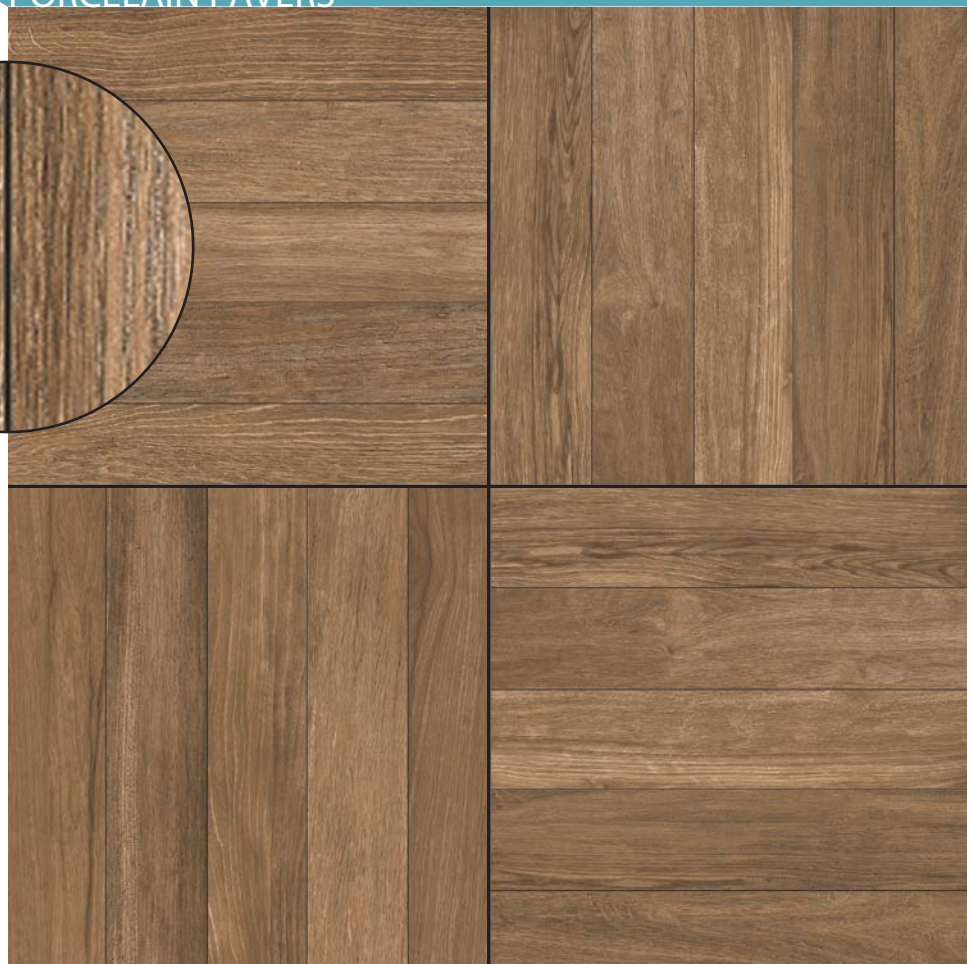

WOOD PLANK - MOCHA

PORCELAIN PAVERS

SIZES

3/4" thickness

23 1/2" x 23 1/2"

598 x 598 mm

Color & Shade Variation

V2
Light to moderate
variation in shade
& texture

Installation Methods

**THIN-SET
INSTALLATION**

**SAND & GRAVEL BASE
INSTALLATION**

**RAISED PEDESTAL
INSTALLATION**

**LOW PEDESTAL
INSTALLATION**

Our Wood Plank Mocha Series porcelain paver features not only simulated wood plank finishes but also offers a high-tech alternative to both natural and composite wood & timber decking without the disadvantages of fading, twisting, warping, decay, and poor fire resistance inherent in real wood and require no sealing.